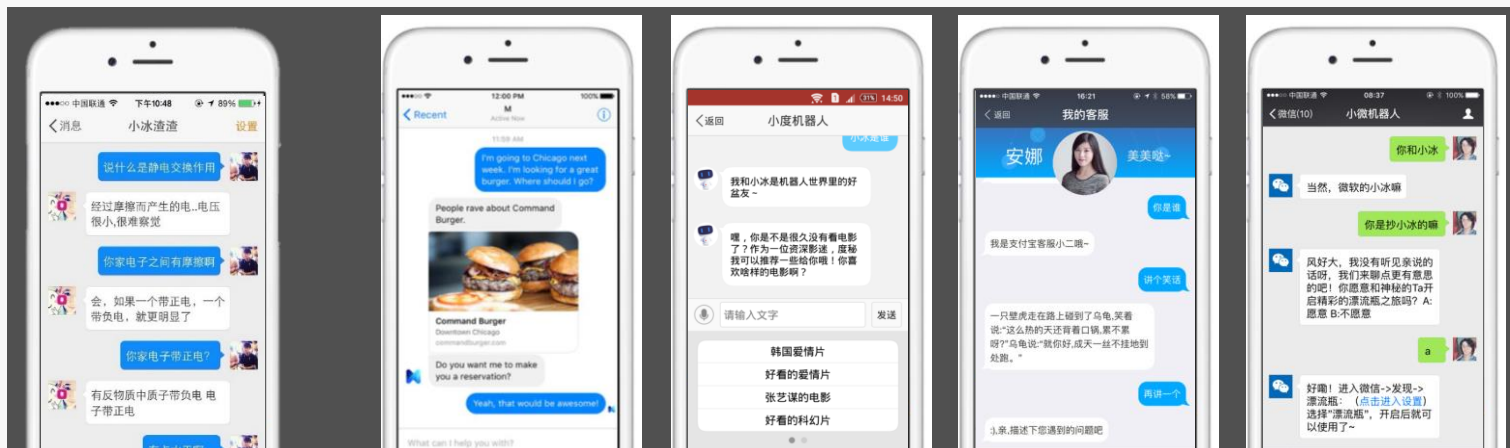

对聊天机器人日益增长的兴趣和竞争

各大公司就建设智能会话代理的研究和产品开发活动显著增加
——中信集团利用Azure的Bot framework服务进行内部报销